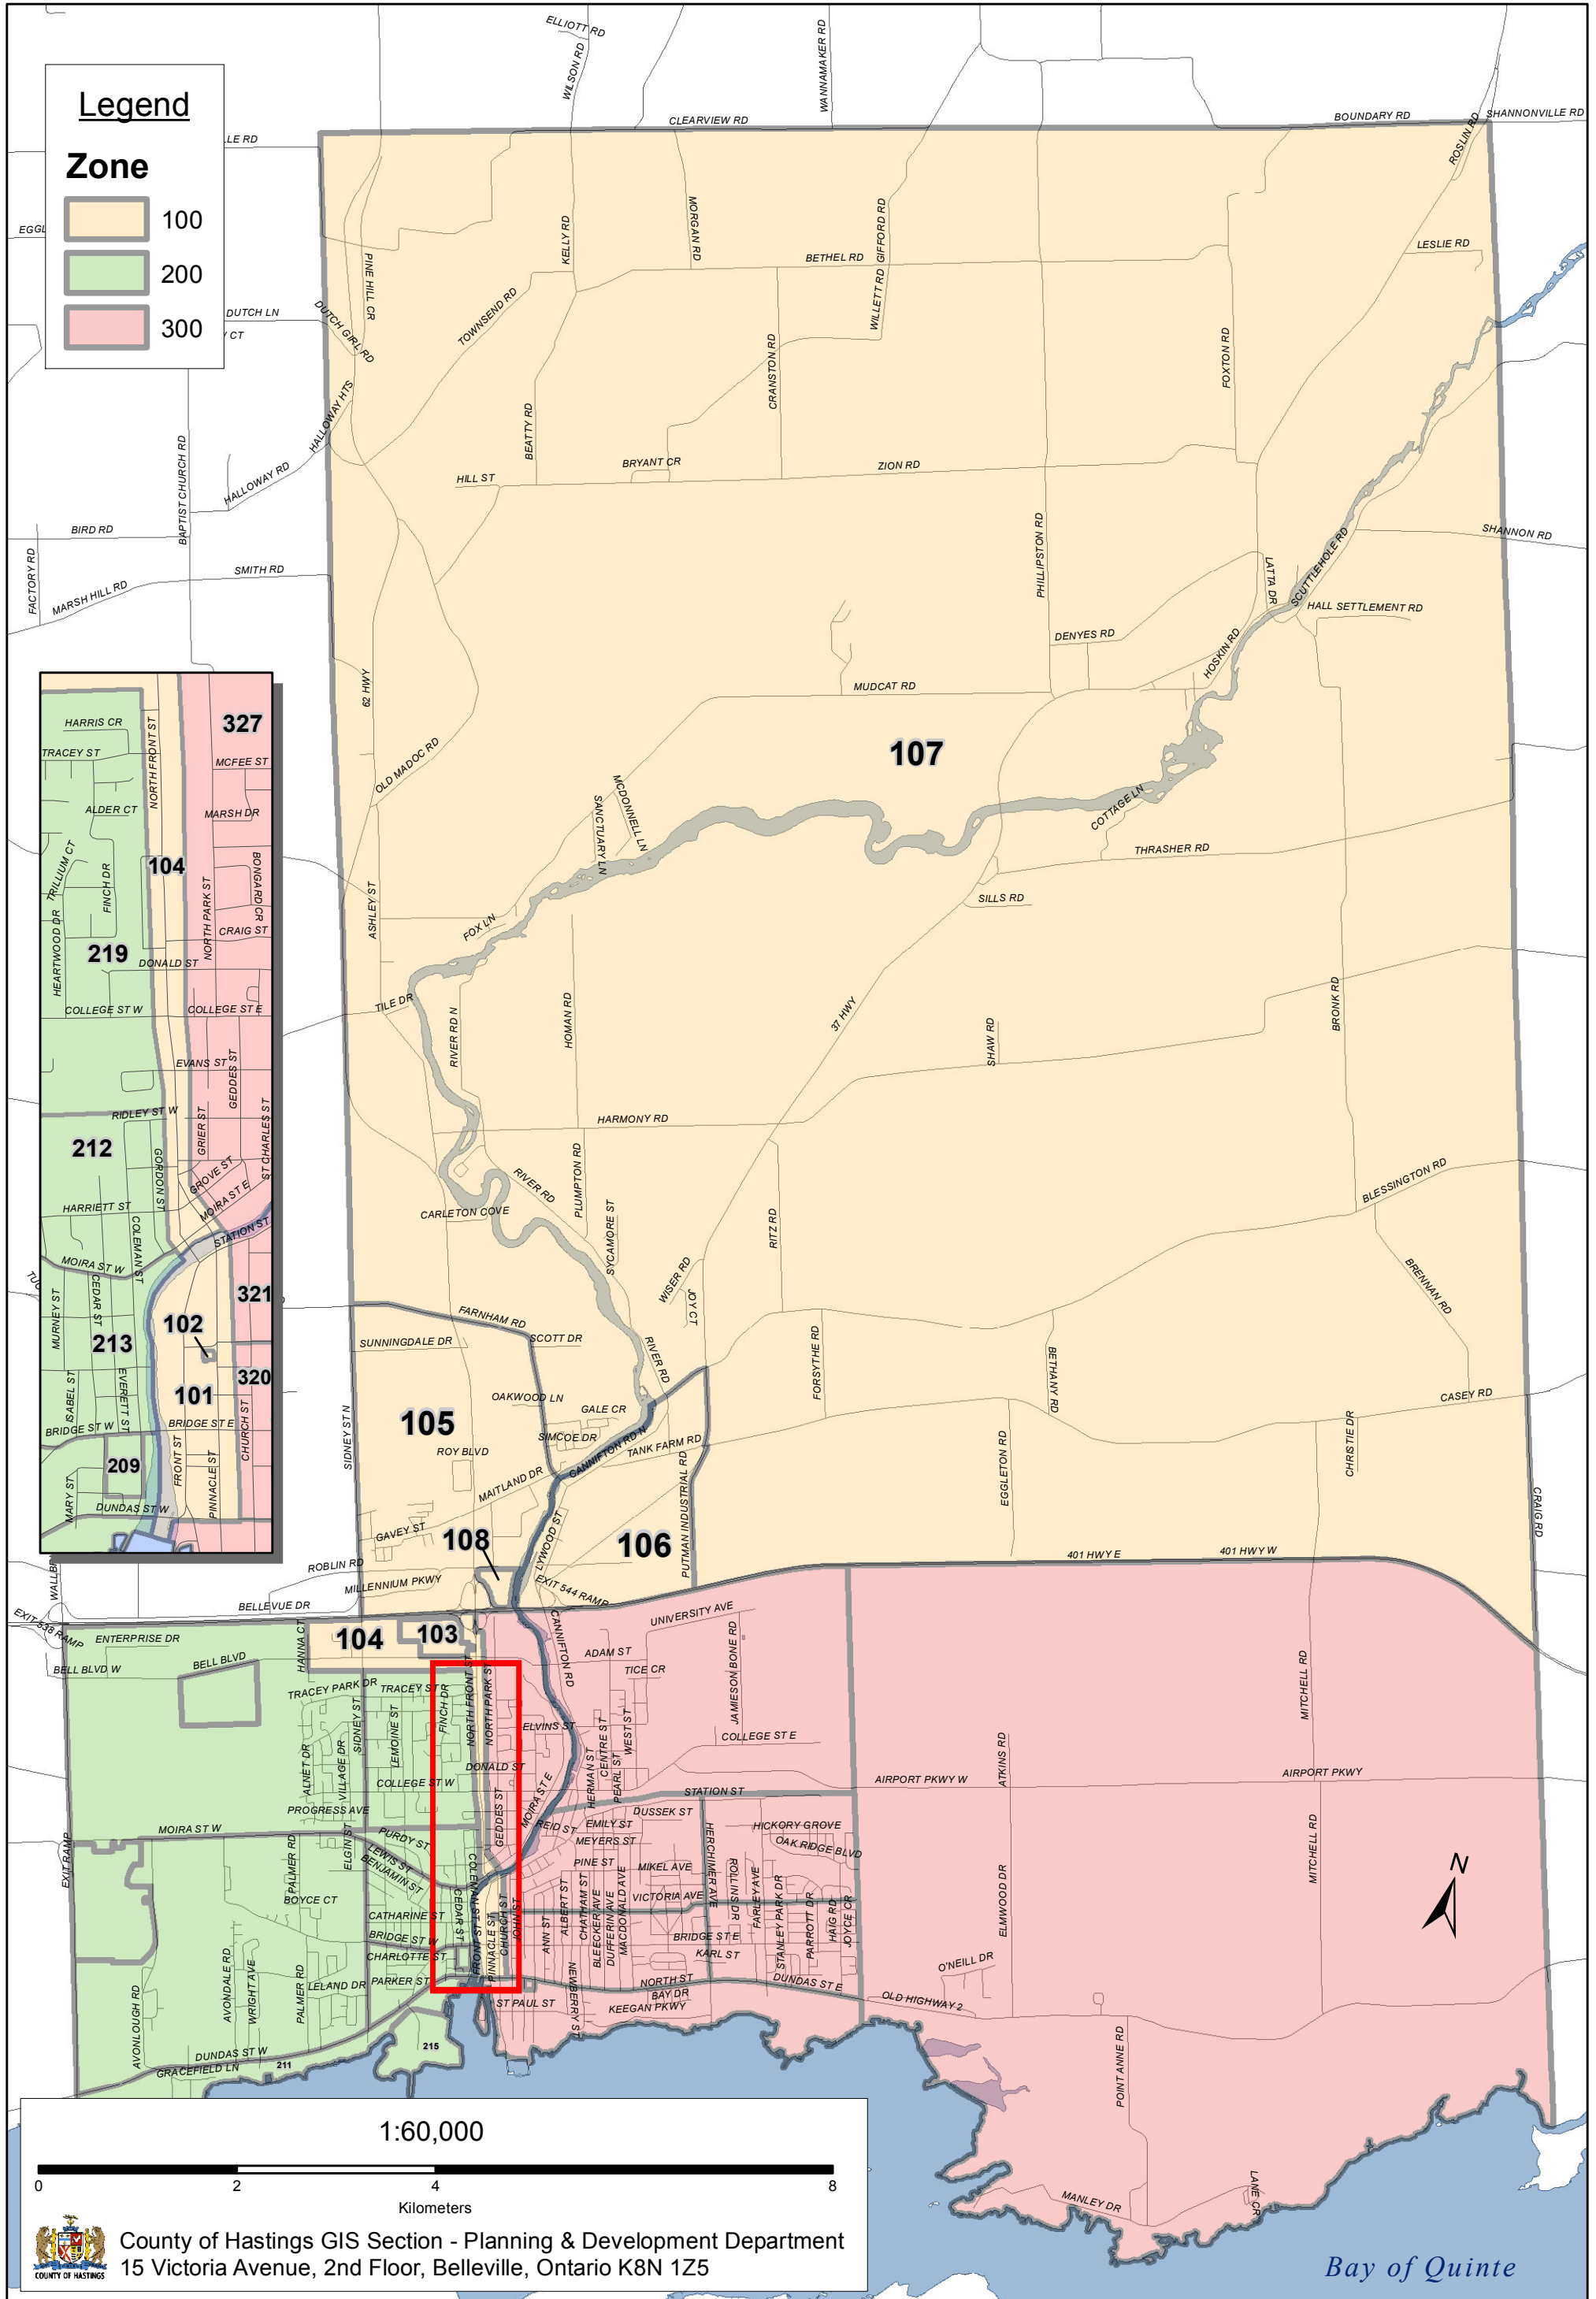

Belleville Police Service

Zones/ESZ Boundaries - 100

Legend

Zone

- 100
- 200
- 300

1:60,000

0 2 4 8
Kilometers

County of Hastings GIS Section - Planning & Development Department
15 Victoria Avenue, 2nd Floor, Belleville, Ontario K8N 1Z5

Bay of Quinte